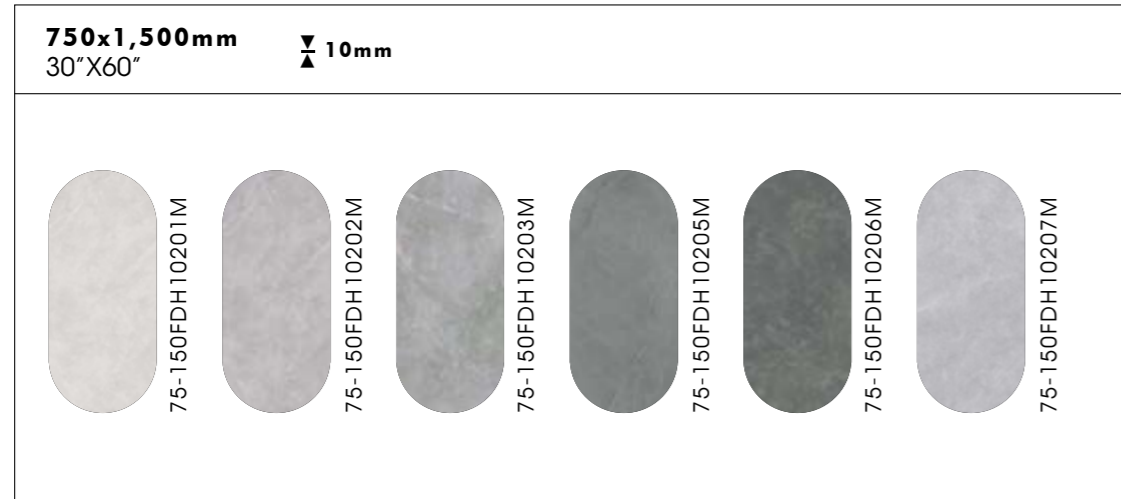

ELEGANT MARBLE

ELEGANT MARBLE floor
75-150FDH10203M 750x1,500mm 30"X60"

ELEGANT MARBLE

ELEGANT MARBLE

10mm

75-150FDH10201M

750x1,500mm 30"X60" Glazed-Matt Phases:6

75-150FDH10202M

750x1,500mm 30"X60" Glazed-Matt Phases:6

75-150FDH10203M

750x1,500mm 30"X60" Glazed-Matt Phases:6

floor
75-150FDH10205M 750x1,500mm 30"X60"

ELEGANT MARBLE

10mm

75-150FDH10205M

750x1,500mm 30"X60" Glazed-Matt Phases:6

75-150FDH10206M

750x1,500mm 30"X60" Glazed-Matt Phases:6

75-150FDH10207M

750x1,500mm 30"X60" Glazed-Matt Phases:6

Content table

GEM STONE

900x1,800mm 36"X72"
1,500x1,500mm 59"X59"

Craftsmanship and charm generate legends